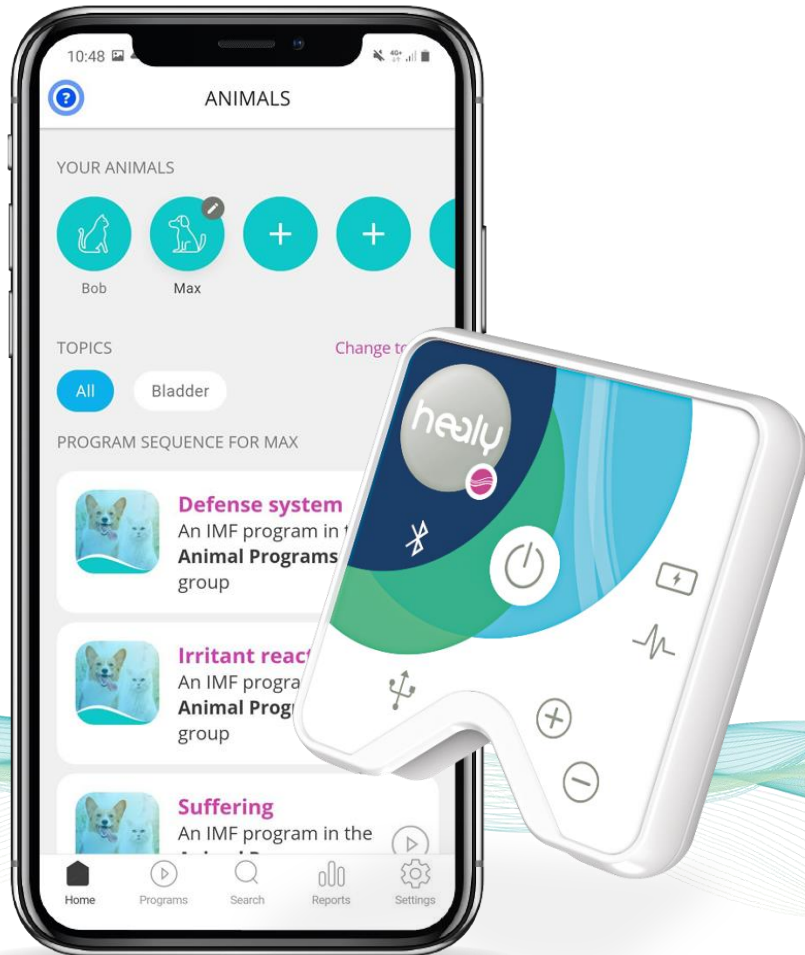

This material is for USA use only.

The content displayed by the HealAdvisor App does not constitute medical or, in case of use with pets or other animals, veterinary advice. Such advice can only be provided by a medical or veterinary professional. The Individualized Microcurrent Frequency Healy programs are intended solely for harmonization of the Bioenergetic Field. If your animal has or you suspect your animal may have a medical condition, or if your animal is under the care of a veterinarian, you should consult the animal's veterinarian before following these recommendations. Any personal data you upload to the HealAdvisor Cloud is encrypted to protect your privacy.

healy
Animal

HealAdvisor Animal Module

Frequencies for Life

www.healyworld.net

Healy IMF Programs for Your Animal!

- Environmental conditions and inner imbalances can impair your animal's performance and vitality.
- Microcurrent applications have been used on animals for decades.
- The 12 most popular IMF* programs for animals now come as a complete module: the Healy Animal Module.
- The Animal Module of the HealAdvisor App will guide you in deciding which Healy IMF* program is appropriate for your animal.

* Individualized Microcurrent Frequencies

Quick, Easy and Practical

- You can use your Healy for your pets and other animals as well as yourself.
- 12 Healy programs for animals.
- Quick and easy HealAdvisor Assistant: helps you find the right recommendation for an IMF* program.
- Handy accessories available: electrodes, applicator sponges, retaining straps